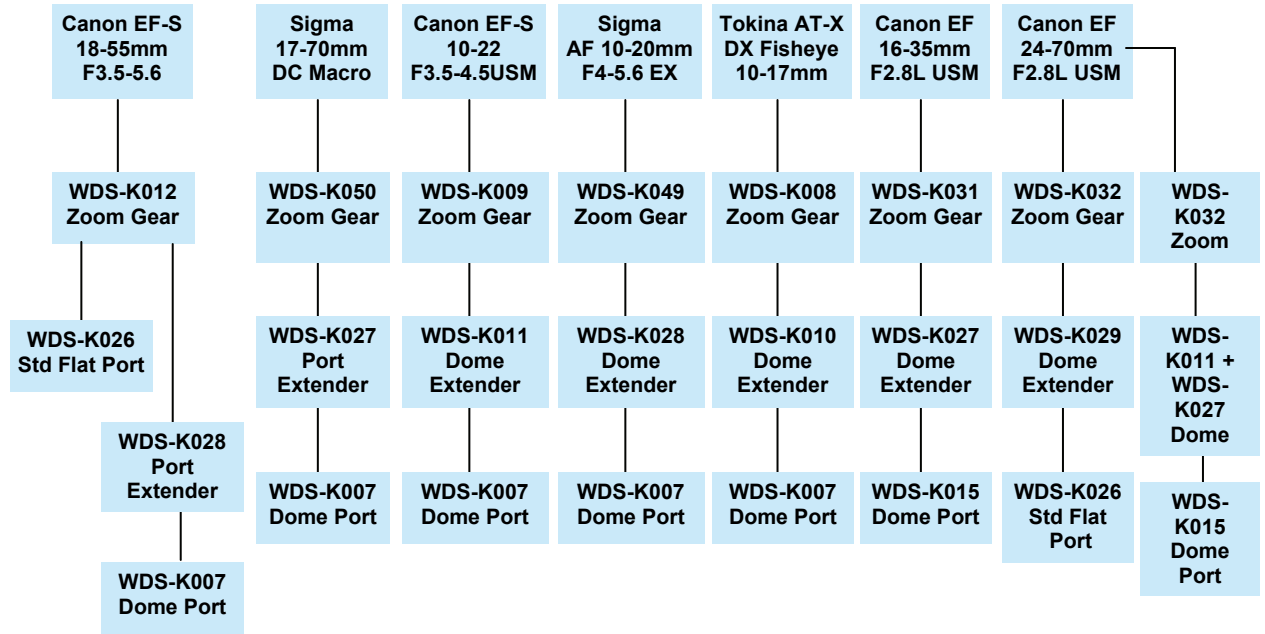

# Watershot Lens/Port/Gearing Chart

## MACRO LENSES

## ZOOM LENSES

## WIDE PRIME LENSES