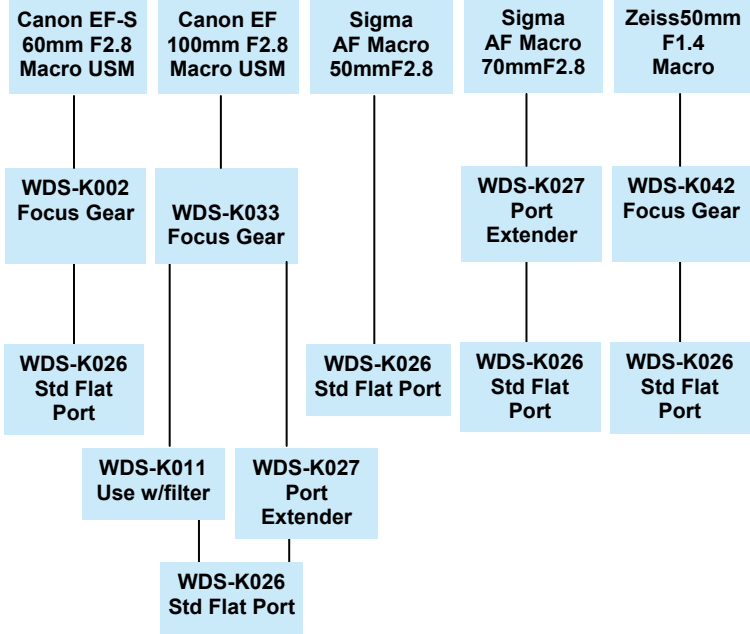

# Watershot Lens/Port/Gearing Chart

## MACRO LENSES

## ZOOM LENSES

## WIDE PRIME LENSES